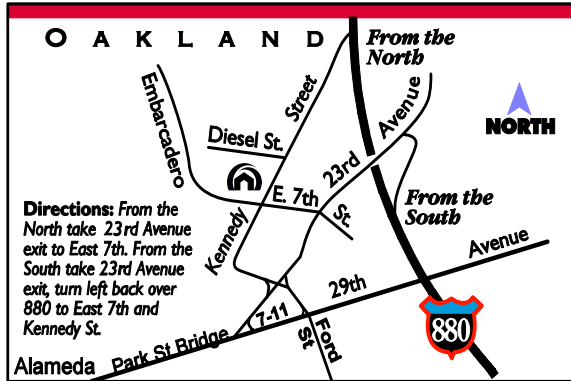

# 2023 Schedule to Drop-Off Hazardous Waste From Your Residence

ALAMEDA COUNTY  
**HOUSEHOLD**  
HAZARDOUS WASTE

For days open hours  
and Information:  
StopWaste.org/HHW  
(800)606-6606