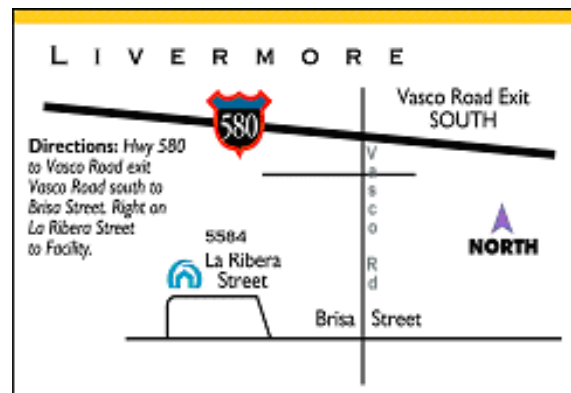

## Hayward Facility:

2091 West Winton Ave, Hayward, 94545

## Hours Every Week:

Thursday & Friday 9:00 AM—2:30 PM  
Saturday 9:00 AM - 4:00 PM

Closed Holidays in 2023:

Thanksgiving Week – Thurs Nov 23<sup>th</sup> - Sat Nov 25<sup>th</sup>  
Christmas Week - Thurs Dec 28<sup>nd</sup> through Sat Dec 30<sup>th</sup>

## Livermore Facility:

5584 La Ribera Street, Livermore 94550

## Hours Every Week:

Wednesday, Thursday & Friday 8:30 AM - 2:30 PM  
Saturday 8:00 AM - 4:00 PM

Closed: Thanksgiving, Christmas & New Year's Days

Note: The Fremont facility **does not accept**: Ammunition, Gunpowder, pyrotechnics, or marine flares. It is at a full-service Transfer Station which also accepts: non-hazardous recyclables, construction and demolition waste and other non-hazardous waste from Tri Cities residents