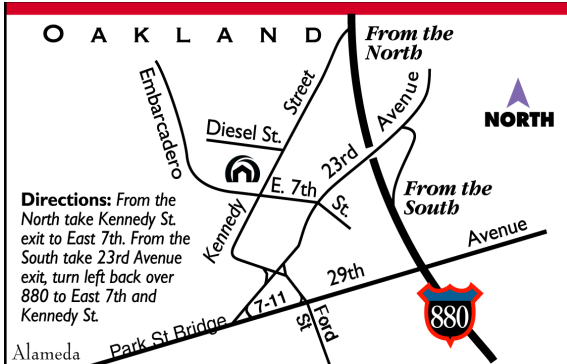

Schedule to Drop-Off Hazardous Waste From Your Residence

Environmental Health Department
Alameda County Health

StopWaste.org/HHW
HHW@acgov.org
(800) 606-6606

Oakland Facility:

2100 East 7th Street, Oakland 94606

No appointment needed — Hours:

Wednesday, Thursday, Friday 9:00 AM - 2:30 PM
Saturday 9:00 AM - 4:00 PM

Closed Holidays: **July 4, New Year's Day,**
week containing the **Thanksgiving Holiday &**
week containing the **Christmas Holiday**