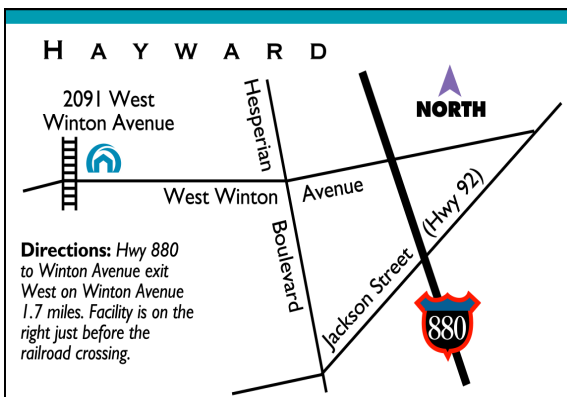

Hayward Facility:

2091 West Winton Ave, Hayward, 94545

No appointment needed — Hours:

Thursday & Friday 9:00 AM—2:30 PM
Saturday 9:00 AM - 4:00 PM

Closed Holidays: **July 4, New Year's Day,**
week containing the **Thanksgiving Holiday &**
week containing the **Christmas Holiday**