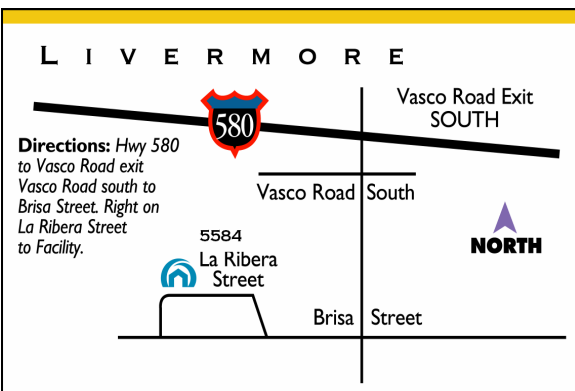

Hayward Facility:

2091 West Winton Ave, Hayward, 94545

No appointment needed — Hours:

Thursday & Friday 9:00 AM—2:30 PM
Saturday 9:00 AM - 4:00 PM

Closed Holidays: **July 4, New Year's Day,**
week containing the **Thanksgiving Holiday &**
week containing the **Christmas Holiday**

Livermore Facility:

5584 La Ribera Street, Livermore 94550

No appointment needed — Hours:

Thursday & Friday 9:00 AM—2:30 PM
Saturday 9:00 AM - 4:00 PM

Closed Holidays: **July 4, New Year's Day,**
week containing the **Thanksgiving Holiday &**
week containing the **Christmas Holiday**

Fremont Facility:

41149 Boyce Road, Fremont 94538

At Transfer Station, operated by BLT Enterprises

No appointment needed — Hours:

Wednesday, Thursday & Friday 8:30 AM - 2:30 PM
Saturday 8:30 AM - 4:30 PM

Closed: **July 4th, Thanksgiving, Christmas & New Year's Days**